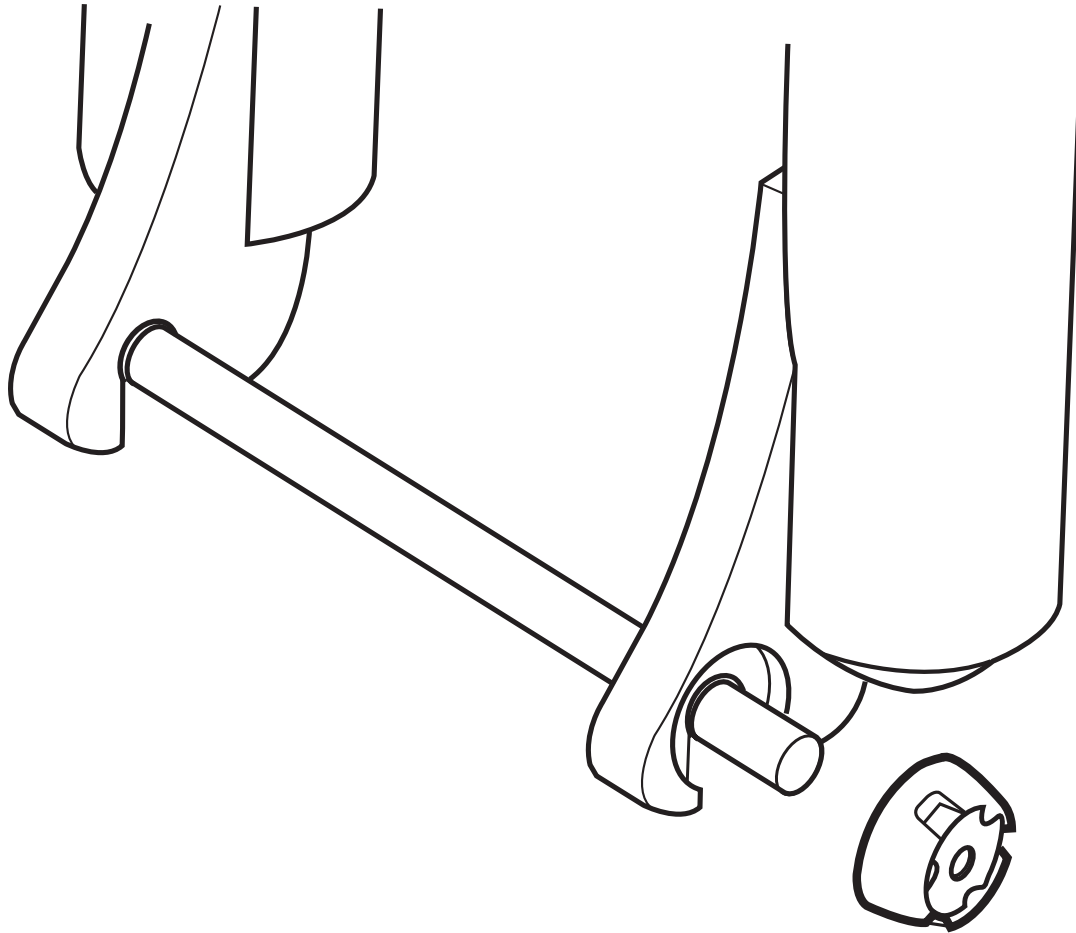

NEED SUPPORT? EMAIL US AT SERVICE@DELTACYCLE.COM ISSUES SPEEDILY RESOLVED

see <http://deltacycle.com/KnoxNut-Security-Skewer> for video

Tighten to Minimum 6Nm Torque (Max 7Nm Torque)

WARNING: Incorrect installation can result in serious injury.
Installation should be performed only by a trained bicycle technician
who is familiar with the installation instructions.
Technical questions can be answered by calling **1-800-474-6615**
or emailing info@deltacycle.com.

Delta Cycle Corp
36 York Avenue, Randolph, MA 02368 USA
Phone: 800 - 474 - 6615

KnoxNut™
TD9202
ASSEMBLY DIAGRAM

© Copyright 2016