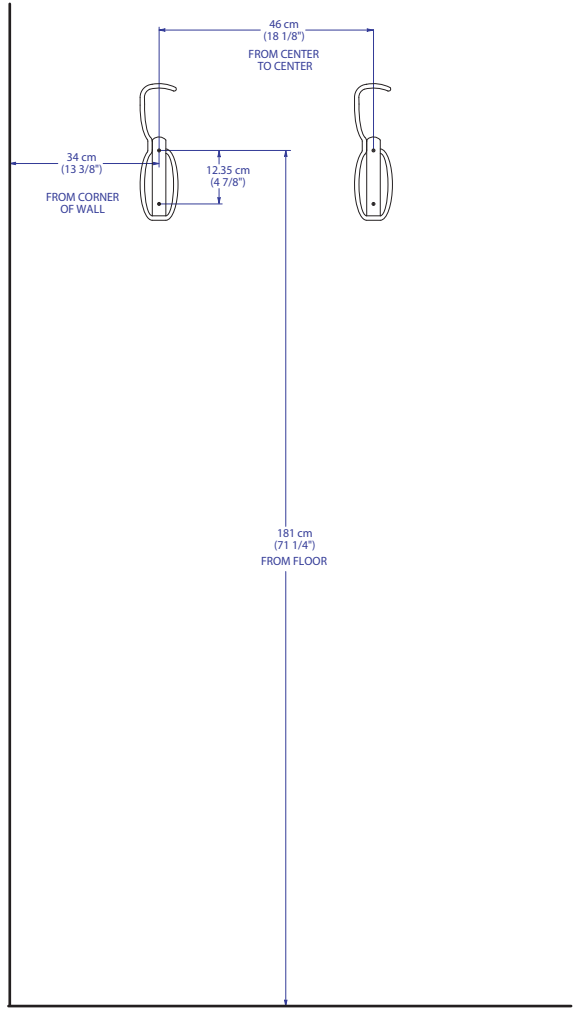

OPTION "A"
 All bicycles hanging from
 front wheel
 (most common application)

OPTION "B"
 Alternate hanging of bicycles
 from front wheel to back wheel
 (for maximum number of bicycles on a wall)

Delta Cycle Corporation
 21 Cocasset Street
 Foxborough, MA 02035 USA

PART: Leonardo Wall Rack
 Wall Elevation Dimension