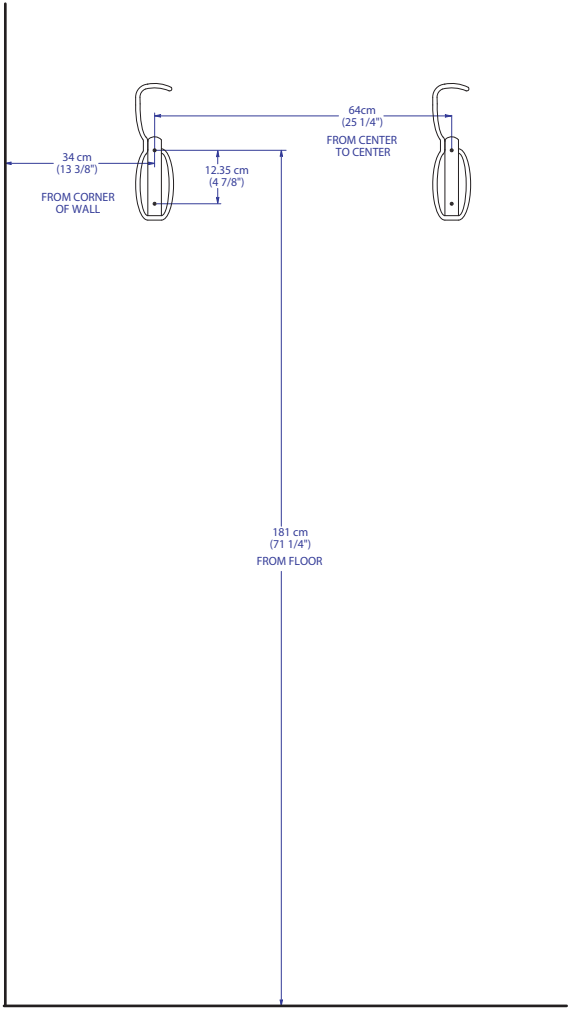

OPTION "A"
 All bicycles hanging from
 front wheel
 (most common application)

OPTION "B"
 Alternate hanging of bicycles
 from front wheel to back wheel
 (for maximum number of bicycles on a wall)

Delta Cycle Corporation
 21 Cocasset Street
 Foxborough, MA 02035 USA

PART: Leonardo Wall Rack
 Wall Elevation Dimension