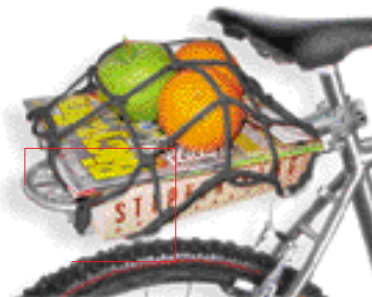

Delta Cycle Corporation
P.O. Box 628, Foxborough, MA 02035 USA
Manufactured in China and Taiwan.