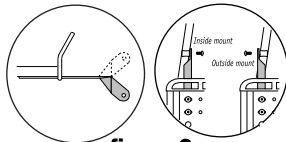

figure 1

figure 2

For bicycles without brazed-on threaded eyelets, use Delta stainless steel frame clamps. These are available to fit standard 5/8" tubing (MR1030) or oversized 7/8" tubing (MR1020). (fig.3).