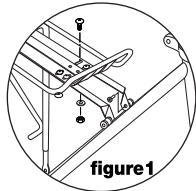

2) Hold the MegaRack up to your bicycle's braze-on mounts to determine whether you will want to use inside or outside mounting, pointing up or down (fig.2).