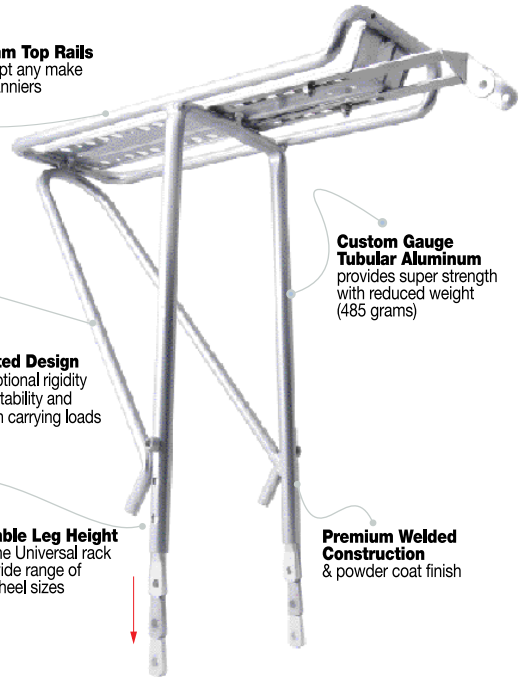

megarack^{BR}

universal^{BR}

rear bicycle rack

10mm Top Rails accept any make of panniers

Custom Gauge Tubular Aluminum provides super strength with reduced weight (485 grams)

Triangulated Design gives exceptional rigidity for added stability and safety when carrying loads

Adjustable Leg Height allows the Universal rack to fit a wide range of frame/wheel sizes

Premium Welded Construction & powder coat finish

Fits any size bike