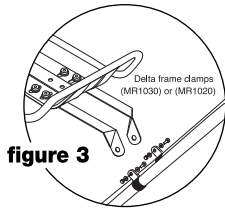

3) Tighten the bolts just enough to hold the rack in place yet allow repositioning by hand.