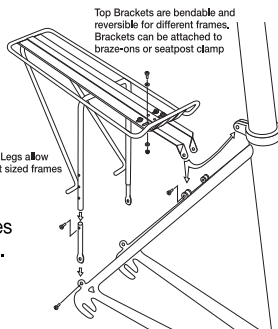

figure 3

4) Loosely attach the lower legs of the MegaRack to the threaded holes of your bicycle's rear axle dropouts. It may be necessary to spread the MegaRack to fit over the outside of the frame. Do not tighten yet.

5) Position the MegaRack so it's top plate is level. Extend the stay mounts until they line up with the braze-ons. It may be necessary to gently bend the rack stays for some bicycles. Fasten with two hex head bolts. You should now tighten all the other bolts.

seat or to carry passengers.

MegaRack Universal (Black)